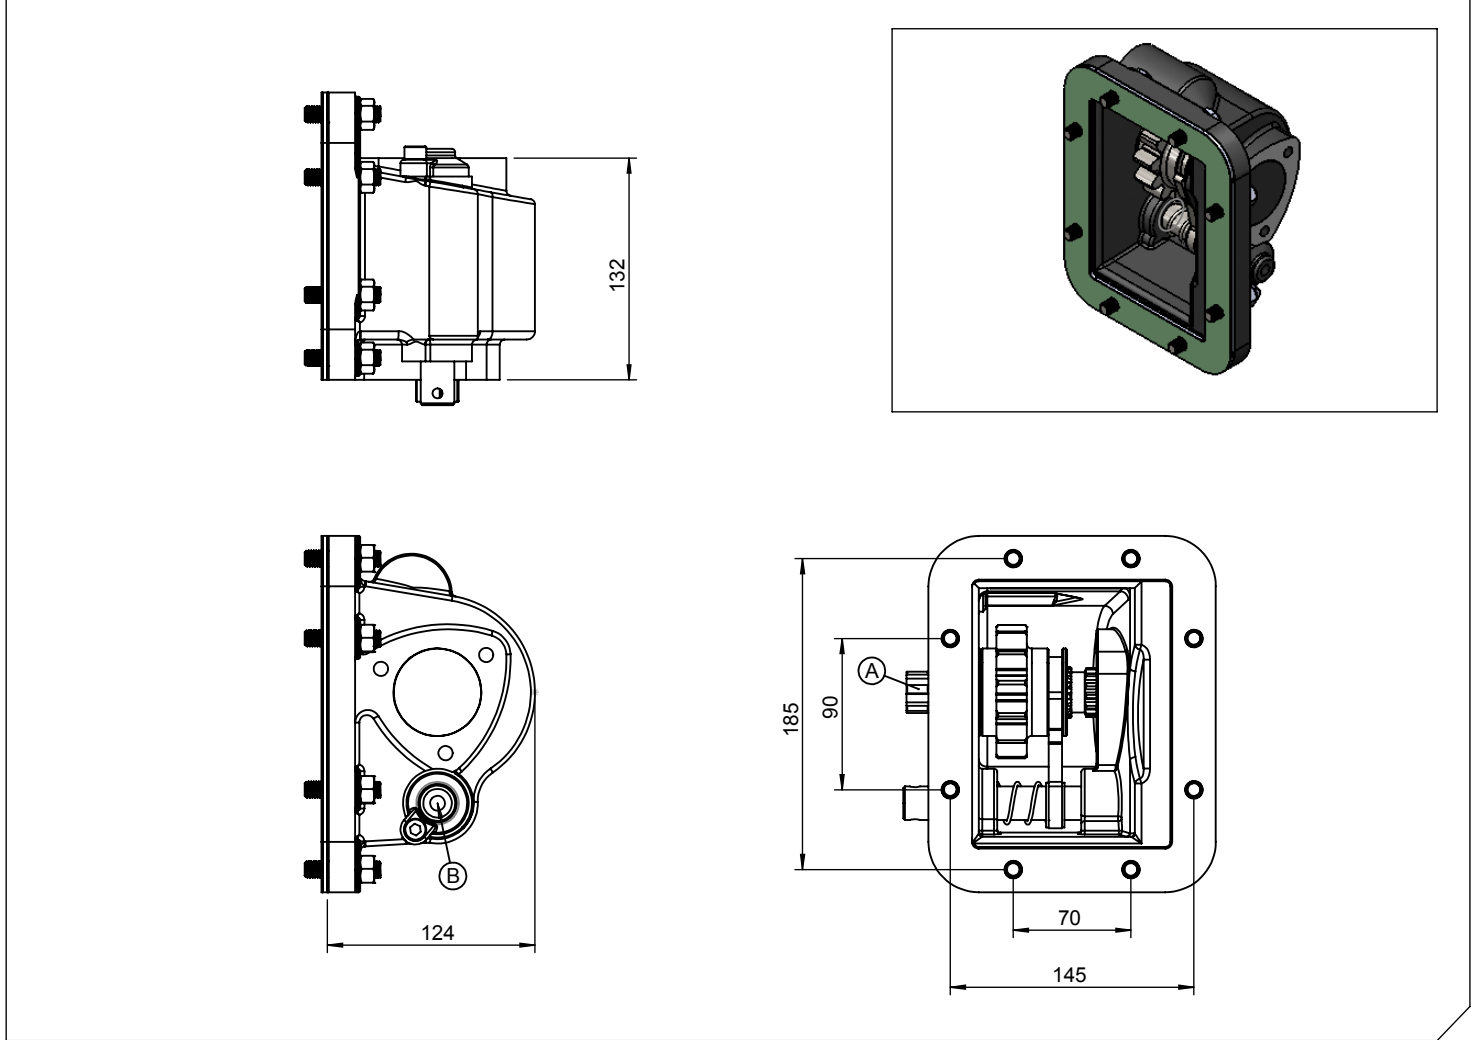

Vehicle Type	FOTON AUMAN
Gearbox Type	DC6 J70T-025

Product Code	FTN.01.DC6J70T025.H.KF
Revision No- Date	00/ 29.12.2016

Products Views

Component Details

A : PTO Output (Standard DIN 5463 6X21X25 UNI 3 Bolt)
 Direct mounting ISO 4 bolt mtg. adapter
 Drive flange
 B : Air Inlet R 1/4"

Technical Details

Power	Maximum Torque		Input/Output	Mounting Side	Control Type
	kW	Nm			
19	181,5	18,5	1/1	Left	Pneumatic
				Weight	Sense of Rotation
				9 kg	Same as Input